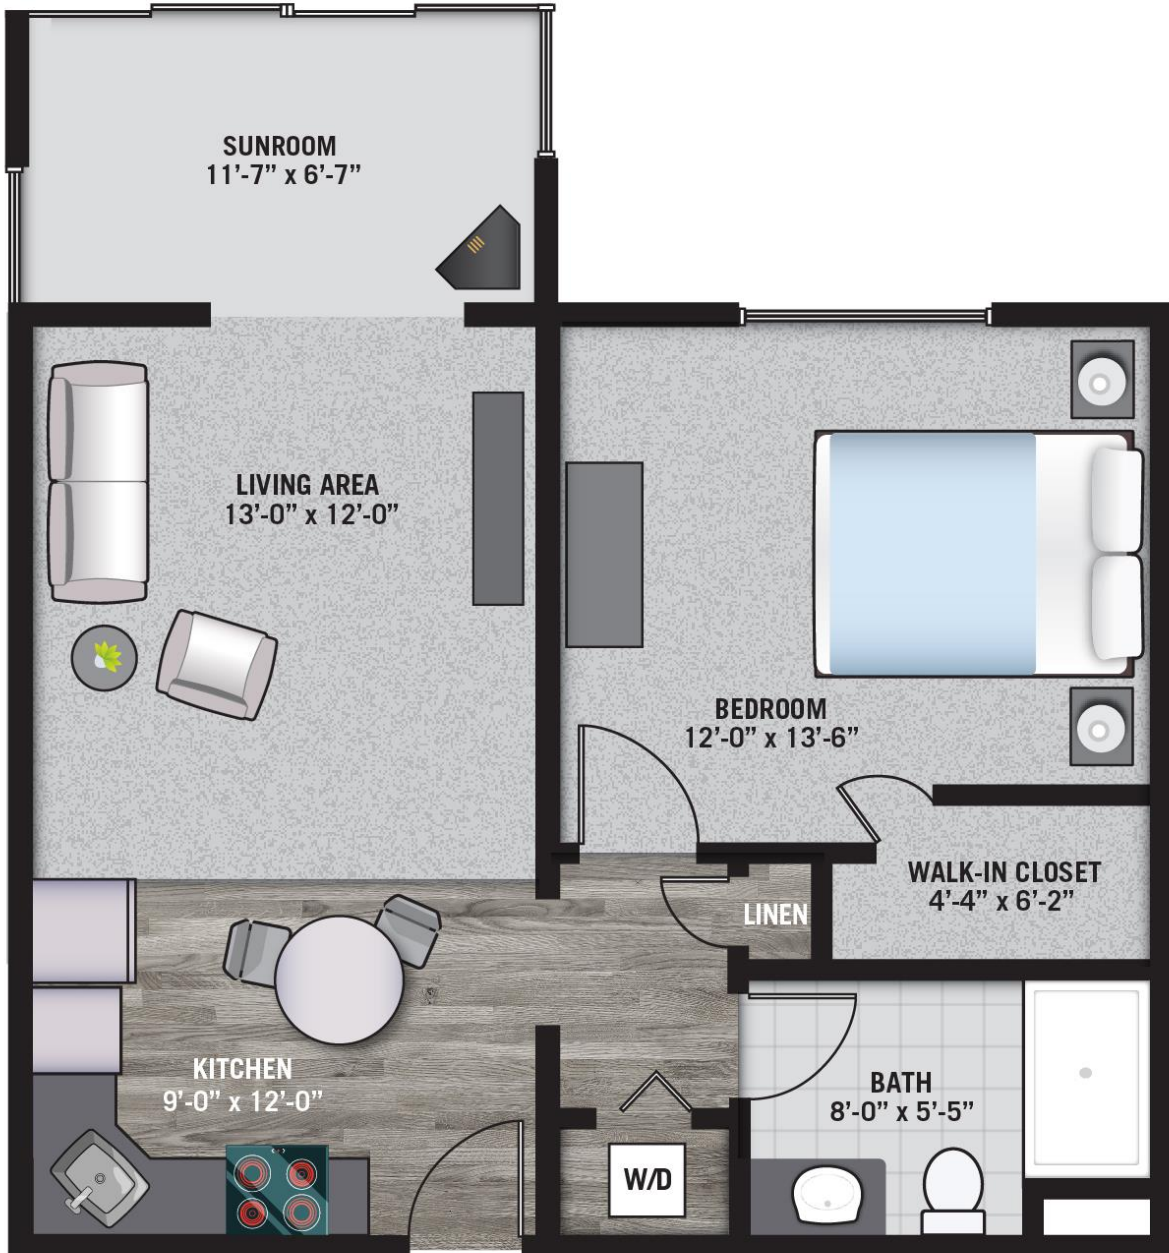

# Birch

Studio | 339 sq. ft.

# Beech

1 Bedroom, 1 Bathroom | 570 sq. ft.

# Cherry

1 Bedroom, 1 Bathroom | 696 sq. ft.

# Poplar

2 Bedrooms, 1 Bathroom | 679 sq. ft.