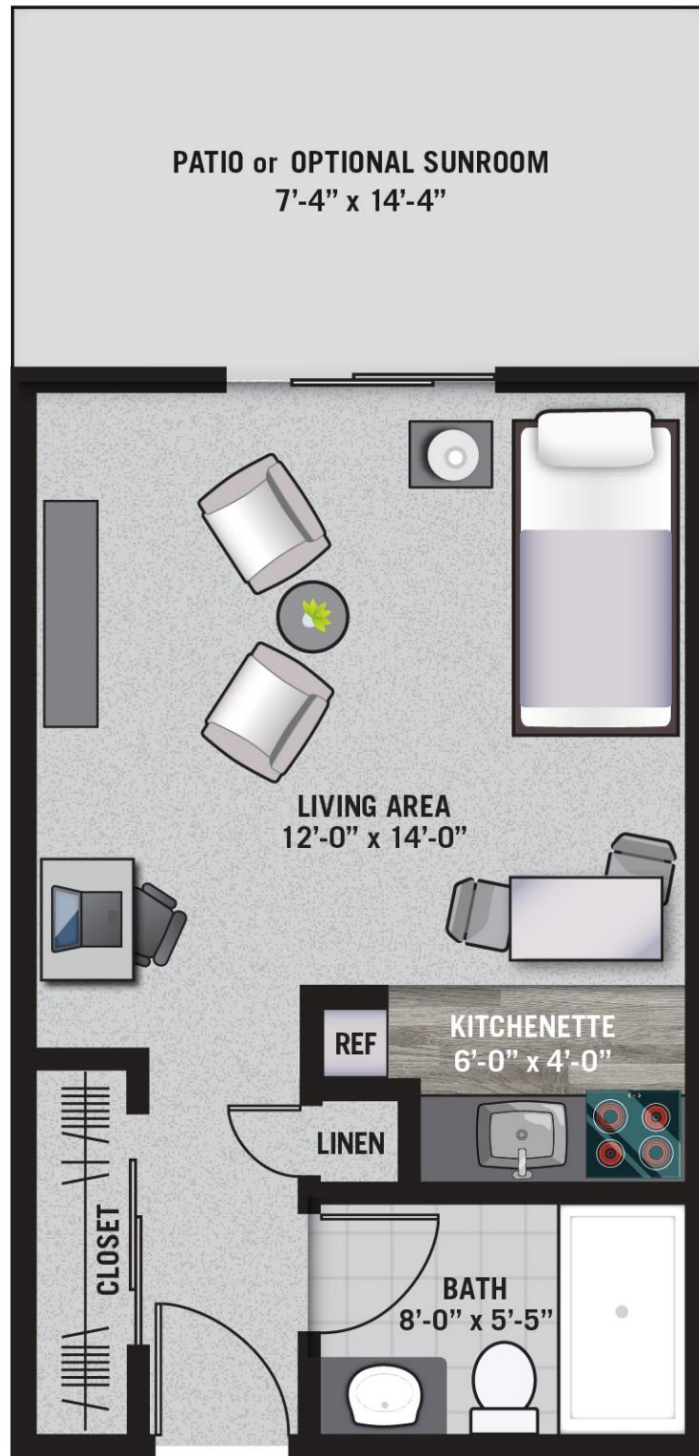

# Birch

Studio | 339 sq. ft.

# Beech

1 Bedroom, 1 Bathroom | 570 sq. ft.

# Cherry

1 Bedroom, 1 Bathroom | 696 sq. ft.

# Dogwood

1 Bedroom, 1 Bathroom | 536 sq. ft.