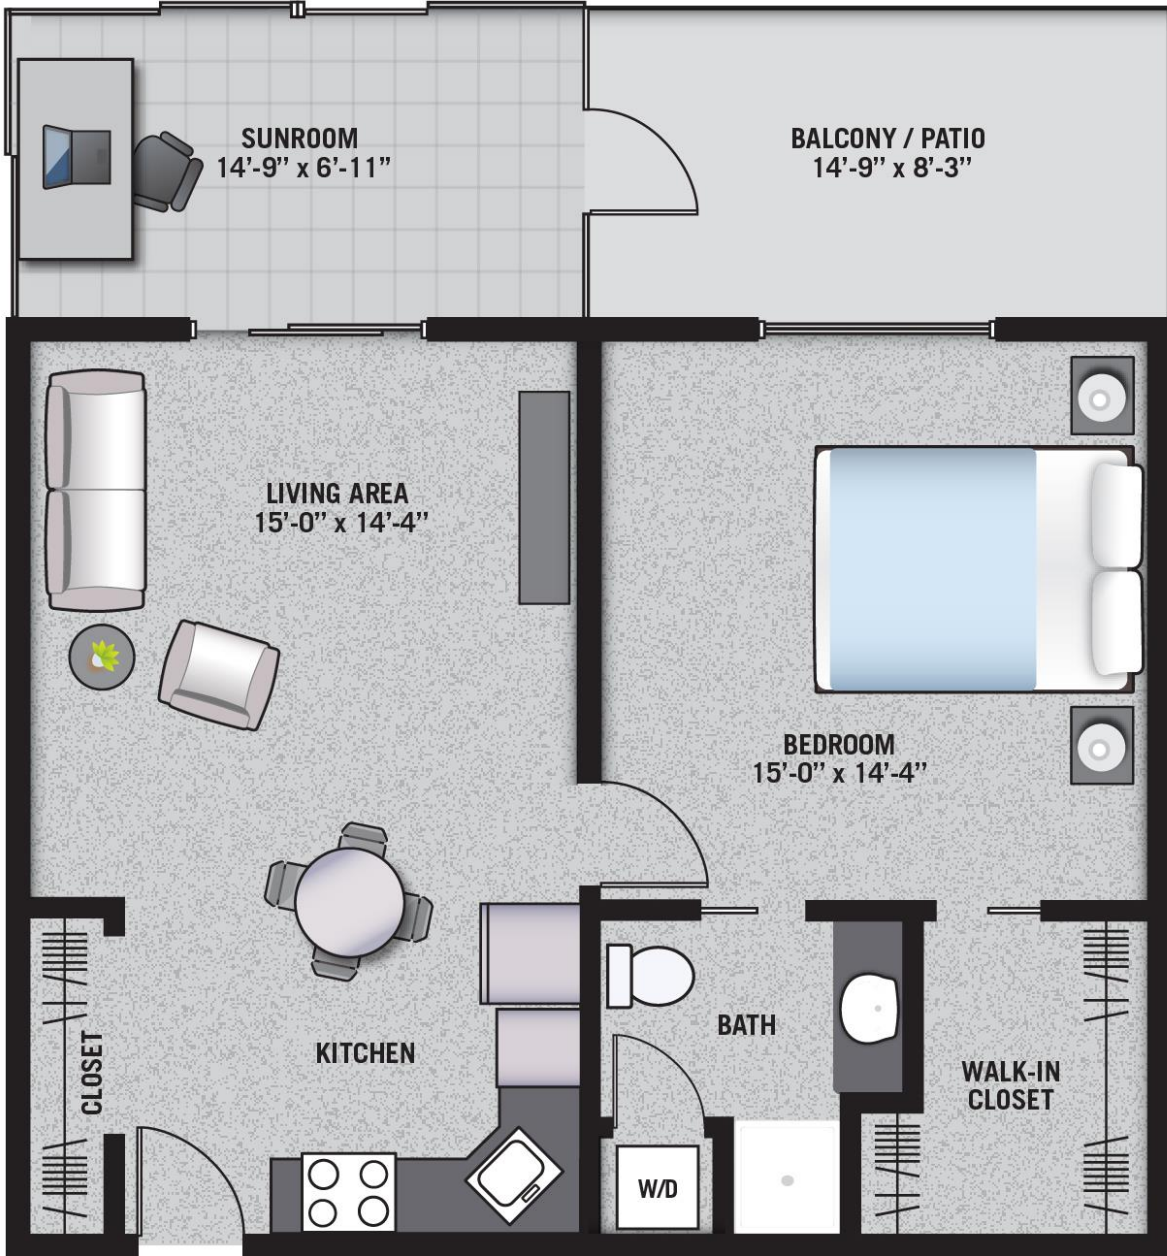

# Birch

Studio | 339 sq. ft.

# Beech

1 Bedroom, 1 Bathroom | 570 sq. ft.

# Cherry

1 Bedroom, 1 Bathroom | 696 sq. ft.

# Poplar

2 Bedrooms, 1 Bathroom | 679 sq. ft.