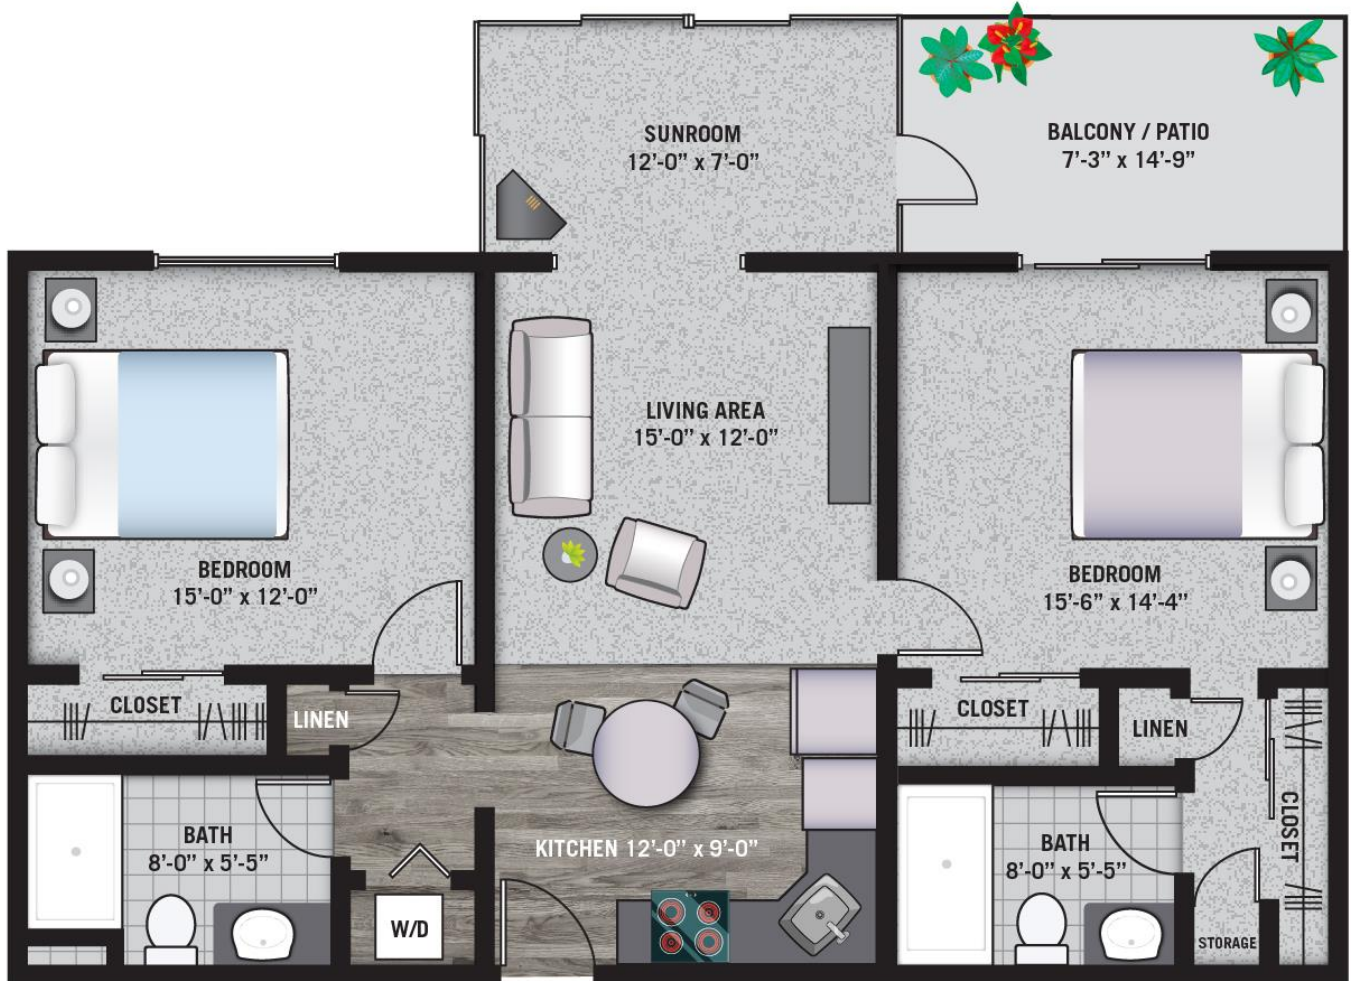

# Beech

1 Bedroom, 1 Bathroom | 570 sq. ft.

# Cherry

1 Bedroom, 1 Bathroom | 696 sq. ft.

# Dogwood

1 Bedroom, 1 Bathroom | 536 sq. ft.

# Poplar

2 Bedrooms, 1 Bathroom | 679 sq. ft.