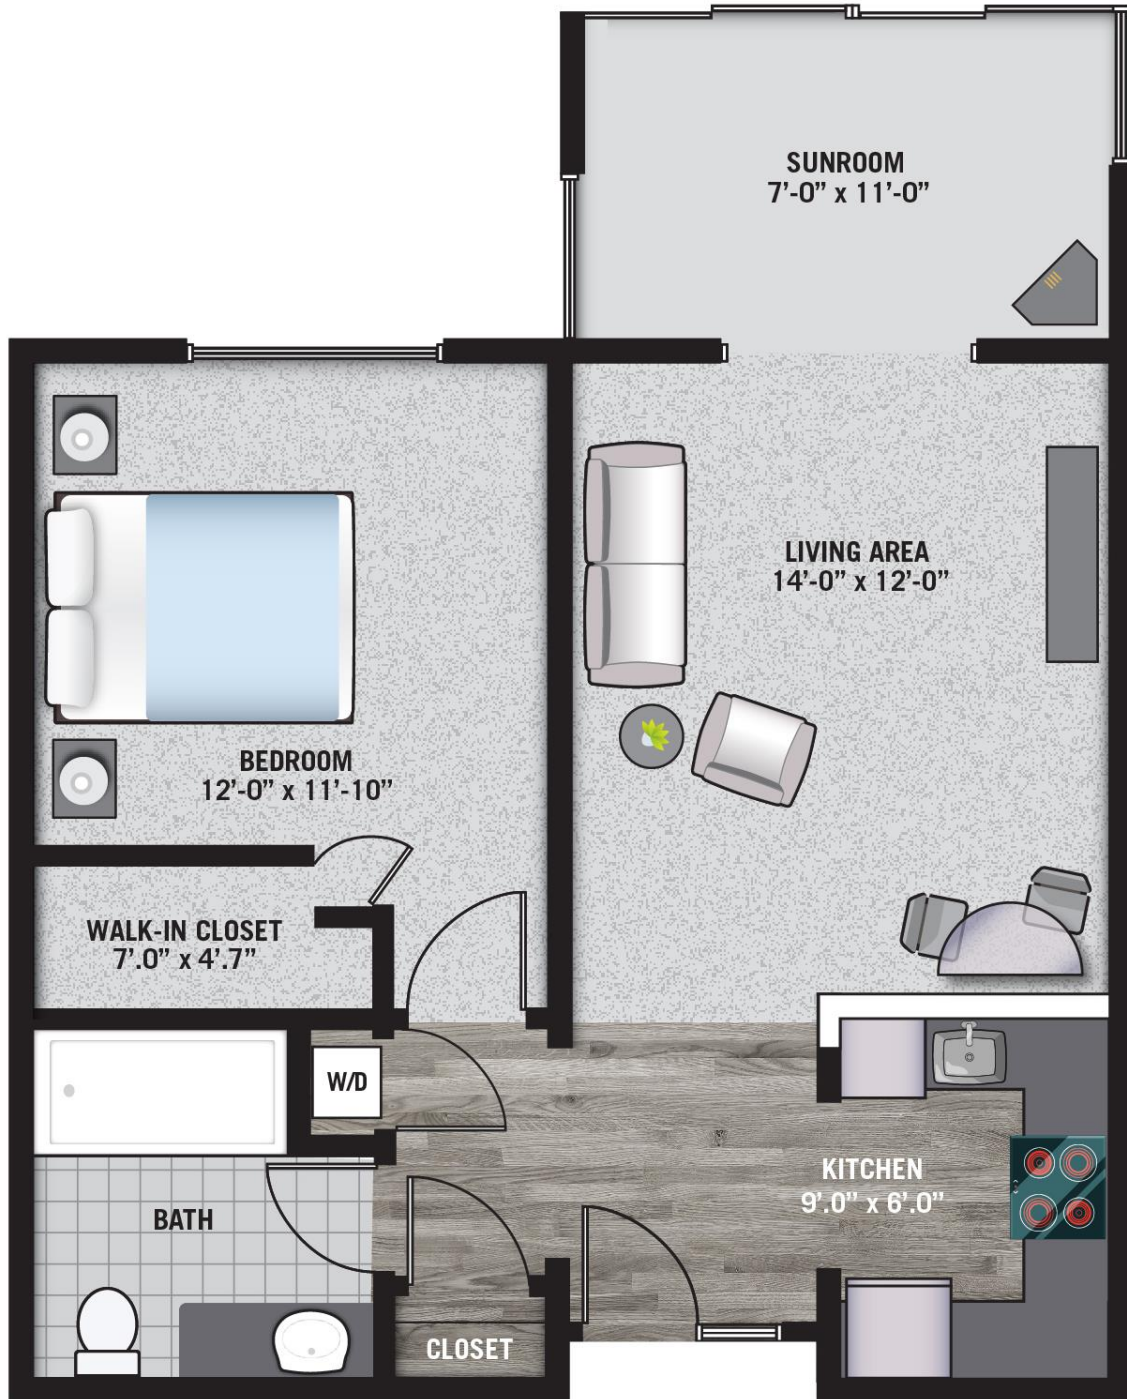

# Beech

1 Bedroom, 1 Bathroom | 570 sq. ft.

# Cherry

1 Bedroom, 1 Bathroom | 696 sq. ft.

# Dogwood

1 Bedroom, 1 Bathroom | 536 sq. ft.

# Poplar

2 Bedrooms, 1 Bathroom | 679 sq. ft.